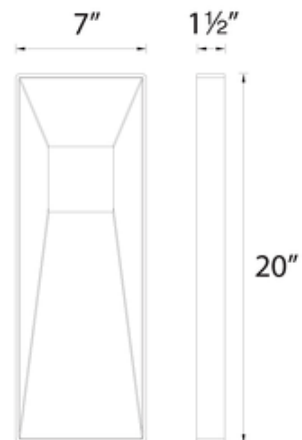

**BRAND**

WAC Lighting

**DESCRIPTION**

Infiniti Outdoor Wall is made of die cast construction with powder coat finish in Graphite. Fixture features side lighting with downlight for adding architectural interest and illuminating walkways.

<b>SHADE COLOR</b>	N/A
<b>BODY FINISH</b>	White
<b>WATTAGE</b>	20.5W
<b>DIMMER</b>	Low Voltage Electronic
<b>DIMENSIONS</b>	7"W x 20"H x 1.5"D
<b>INTEGRATED LED MODULE</b>	
<b>LAMP</b>	1 x LED/20.5W/120V LED

*Technical Information*

<b>LUMINOUS FLUX</b>	1034 lumens
<b>LUMENS/WATT</b>	50.44
<b>COLOR RENDERING</b>	90 CRI

**SPEC #** WAC196945

COMPANY	PROJECT	FIXTURE TYPE	APPROVED BY	DATE