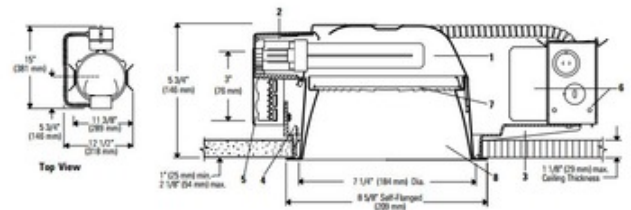

**BRAND** Lightolier by Signify

**DESCRIPTION**

Calculite 7226HU 7 Inch CFL Non-IC Frame-In Kit includes an electronic non-dimmable horizontal lamp ballast. Two 26 watt, 120 volt G24q-3 Quad 4-Pin compact fluorescent bulbs are required, but not included. Universal 120/277 voltage. UL listed. 15 inch width x 12.5 inch depth x 5.75 inch height. A complete fixture includes a frame-in kit and trim kit, sold separately.

<b>TRIM COLOR</b>	N/A
<b>BODY FINISH</b>	Aluminum
<b>WATTAGE</b>	52W
<b>DIMMER</b>	Not Dimmable
<b>DIMENSIONS</b>	15"W x 5.75"H x 12.5"D
<b>BULB NOT INCLUDED</b>	
<b>LAMP</b>	2 x T4/G24q-3/26W/120V Compact Fluorescent

*Technical Information*

<b>CEILING TYPE</b>	Drywall with Trim
<b>HOUSING TYPE</b>	New Construction NON IC
<b>HOUSING HEIGHT</b>	6"
<b>APERTURE SHAPE</b>	Round

**SPEC #** LTL19710

COMPANY	PROJECT	FIXTURE TYPE	APPROVED BY	DATE