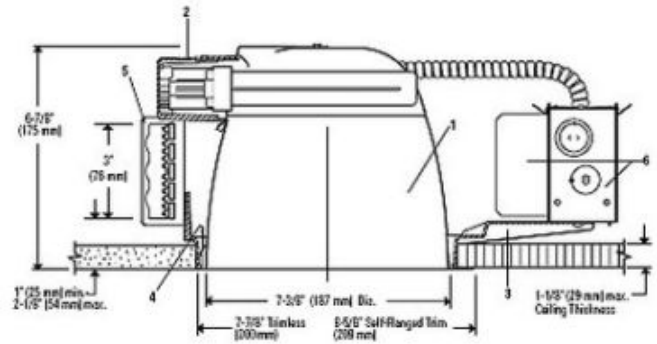

BRAND Lightolier by Signify

DESCRIPTION

Calculite 8 commercial compact fluorescent frame-in kit is a housing with electronic 4-pin, 120-277V ballast. Takes one 26 watt, GX24q-3, base compact fluorescent lamp which is mounted horizontally. Trim and lamps are required to complete fixture and sold separately. 12.75W X 6.5H X 12L

TRIM COLOR	Aluminum
BODY FINISH	Galvanized Steel
WATTAGE	26W
DIMMER	Not Dimmable
DIMENSIONS	15"L x 12.75"W x 6.5"H
BULB NOT INCLUDED	
LAMP	1 x T4/G24q-3/26W/120V Compact Fluorescent

Technical Information

CEILING TYPE	Drywall with Trim
HOUSING TYPE	New Construction NON IC
HOUSING HEIGHT	7"
APERTURE SHAPE	Round

SPEC # LTL19711

COMPANY	PROJECT	FIXTURE TYPE	APPROVED BY	DATE