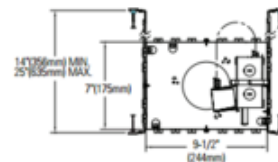

COMPANY

PROJECT

FIXTURE TYPE

APPROVED BY

DATE