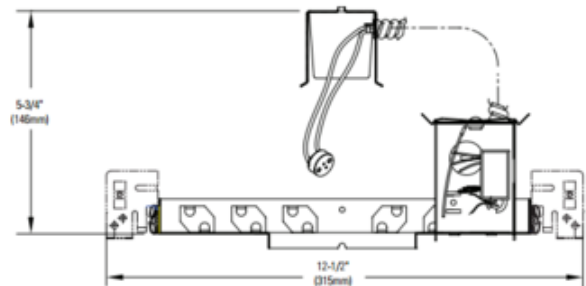

COMPANY

PROJECT

FIXTURE TYPE

APPROVED BY

DATE