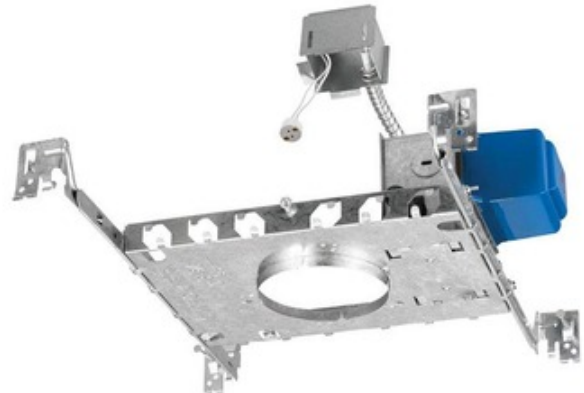

BRAND

Lightolier by Signify

DESCRIPTION

Lytepoints 302MREX 3.75 Inch Non-IC New Construction Frame-Kit Kit features Silent Pack sound dampening technology. Non-IC designation requires that insulation be kept a minimum of 3 inches away from housing. Includes 60 watt 12 volt Class 2 electronic transformer. One 50 watt, 12 volt GX5.3 MR16 halogen lamp is required, but not included. UL listed. Rated for damp or wet location depending on trim option used. 12.5 inch width x 7 inch depth x 5.75 inch height. A complete fixture includes a frame-in kit and a trim, sold separately.

TRIM COLOR	Aluminum
BODY FINISH	N/A
WATTAGE	50W
DIMMER	Low Voltage Electronic
DIMENSIONS	12.5"W x 5.75"H x 7"D
BULB NOT INCLUDED	
LAMP	1 x MR16/GX5.3/50W/12V Halogen

Technical Information

CEILING TYPE	Drywall with Trim
HOUSING TYPE	New Construction NON IC
HOUSING HEIGHT	6"
APERTURE SIZE	3.750"