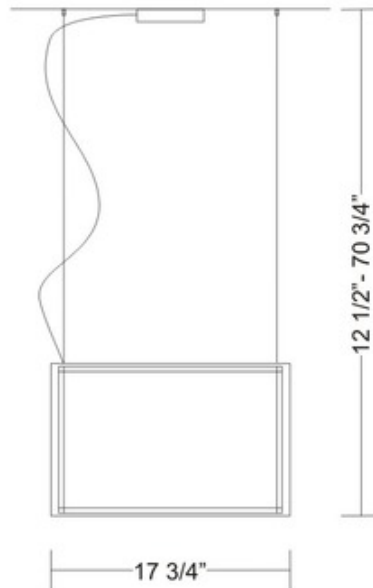

Vision Suspension

Description:

Vision suspension features satin white screen printed glass diffuser and a chrome finish. Fixture available with halogen or fluorescent lighting option. One 150 watt, 120 volt, T3 short RSC double ended halogen lamp not included. Overall height is 70.75 inches. 17.75W x 12.5H x 17.75L.

Shown in: Chrome / Satin White

List Price: \$887.50
Our Price: \$488.13

Shade Color: Satin White
Body Finish: Chrome
Lamp: 1 x T3LONG/R7s (RSC)/150W/120V Halogen
Wattage: 150W
Dimmer: Incandescent
Dimensions: 17.75"L x 12.5"H x 17.75"W