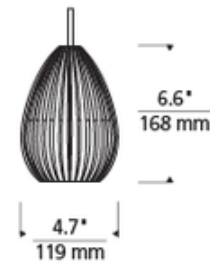

BRAND Visual Comfort Modern

DESCRIPTION

Ava Freejack Pendant features a glass shade hand-blown with a flawless clear draw at the top and then hand carved to add visual interest and highlight its modern color options. Compatible for use with 1-circuit track system or Freejack canopy. Includes one 12 volt, 35 watt JC GY6.35 halogen bi-pin lamp, six feet of field-cutttable suspension cable and a Freejack connector. Freejack canopy required if used as a monopoint, sold separately. Dimmer type dependent on system transformer (low voltage magnetic or electronic).

SHADE COLOR	White
BODY FINISH	Satin Nickel
WATTAGE	35W
DIMMER	Dimmable
DIMENSIONS	4.7"W x 6.6"H
BULB INCLUDED	
LAMP	1 x JC/GY6.35 (bipin)/35W/12V Halogen

SPEC # TLG198393

COMPANY	PROJECT	FIXTURE TYPE	APPROVED BY	DATE