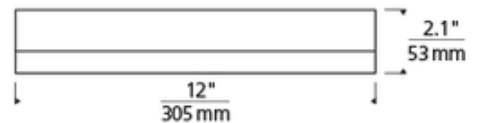

COMPANY

PROJECT

FIXTURE TYPE

APPROVED BY

DATE