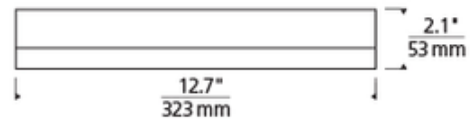

COMPANY	PROJECT	FIXTURE TYPE	APPROVED BY	DATE