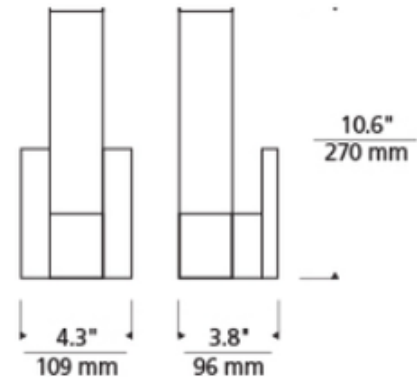

BRAND Visual Comfort Modern

DESCRIPTION

Bastone is a modern take on the classic wall torch. The die-cast metal body houses a slim hand-blown clear glass tube and your choice of Frosted hand carved or cased White inner glass shade. Finish in Antique Bronze or Satin Nickel. Includes 10 watt, 550 net lumen, 3000K field replaceable LED module. ETL listed. ADA compliant. Dimensions: 4.3 inch width x 10.6 inch height x 3.8 inch depth.

SHADE COLOR	Frost
BODY FINISH	Satin Nickel
WATTAGE	10W
DIMMER	Low Voltage Electronic
DIMENSIONS	4.3"W x 10.6"H x 3.8"D
INTEGRATED LED MODULE	
LAMP	1 x LED/10W/120V LED

SPEC # TLG198759

COMPANY	PROJECT	FIXTURE TYPE	APPROVED BY	DATE