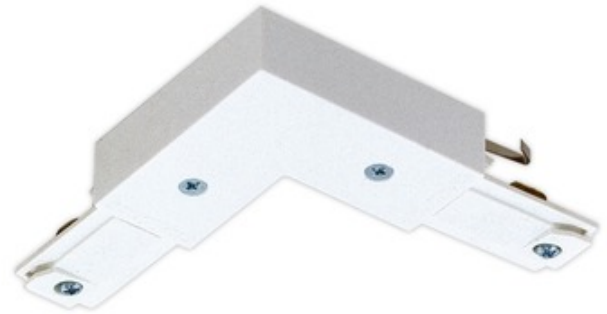

**BRAND**

Lightolier by Signify

**DESCRIPTION**

Lytespan Basic Track 6050 L Connector is polarized and pre-wired. It may be rotated for right angle or left angle turn. The knockout permits direct feed with electrical connector. Finish available in Matte White, Matte Black or Aluminum. cUL listed.

SHADE COLOR	N/A
BODY FINISH	Matte White
WATTAGE	N/A
DIMMER	N/A
DIMENSIONS	N/A
LAMP	N/A

SPEC # LTL19890

COMPANY

PROJECT

FIXTURE TYPE

APPROVED BY

DATE