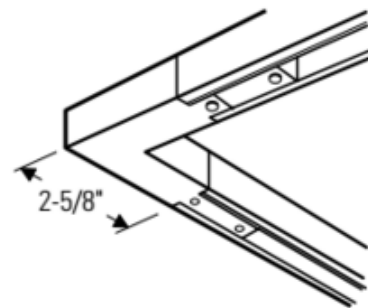

COMPANY

PROJECT

FIXTURE TYPE

APPROVED BY

DATE