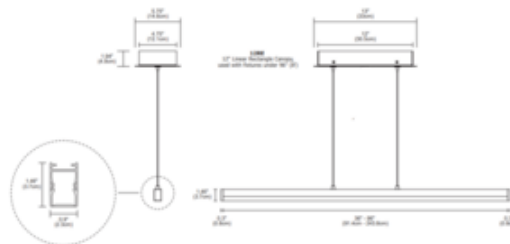

BRAND

PureEdge Lighting

DESCRIPTION

The Cirrus Power R1 Lens Linear Suspension with Center Feed is a linear LED fixture that offers direct light in a clean, contemporary style. Available in various increments from 36 to 120 inches with a 1 inch rectangular 140 degree white diffused rectangular lens, four wattage options, and a spectrum of color temperature options. Chrome finish available up to 84 inch length. Includes a linear canopy with a 120V/24VDC Universal (UNI) LED power supply and 12 foot adjustable coaxial cables. Additional aircraft cables provided for support when fixture exceeds 72 inches. Cirrus is dimmable with an electronic low voltage dimmer (ELV), Triac, or 0-10V dimmer, sold separately. ETL listed. Title 24 compliant. Fixture includes a 5 year warranty. Product is built to order.

Shown in: Satin Nickel / White Lens

SHADE COLOR	White Lens
BODY FINISH	Satin Aluminum
WATTAGE	21W
DIMMER	Low Voltage Electronic
DIMENSIONS	36"L x 0.9"W x 1.46"H
INTEGRATED LED MODULE	
LAMP	3 x LED/7W/24V LED

Technical Information

LUMINOUS FLUX	756 lumens
LUMENS/WATT	108.00
LAMP COLOR	2700K
COLOR RENDERING	92 CRI

SPEC # EDG199417

COMPANY	PROJECT	FIXTURE TYPE	APPROVED BY	DATE