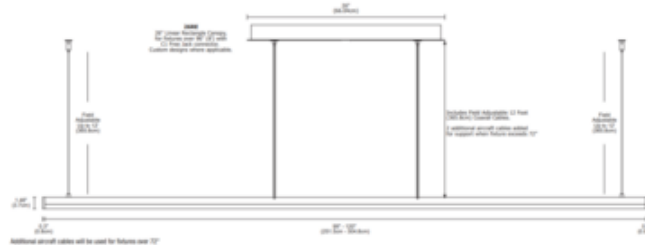

BRAND

PureEdge Lighting

DESCRIPTION

The Cirrus Power R1 Lens Linear Suspension with Center Feed is a linear LED fixture that offers direct light in a clean, contemporary style. Available in various increments from 36 to 120 inches with a 1 inch rectangular 140 degree white diffused rectangular lens, four wattage options, and a spectrum of color temperature options. Chrome finish available up to 84 inch length. Includes a linear canopy with a 120V/24VDC Universal (UNI) LED power supply and 12 foot adjustable coaxial cables. Additional aircraft cables provided for support when fixture exceeds 72 inches. Cirrus is dimmable with an electronic low voltage dimmer (ELV), Triac, or 0-10V dimmer, sold separately. ETL listed. Title 24 compliant. Fixture includes a 5 year warranty. Product is built to order.

Shown in: Satin Nickel / White Lens

SHADE COLOR	White Lens
BODY FINISH	Satin Aluminum
WATTAGE	21W
DIMMER	Low Voltage Electronic
DIMENSIONS	36"L x 0.9"W x 1.46"H
INTEGRATED LED MODULE	
LAMP	3 x LED/7W/24V LED

Technical Information

LUMINOUS FLUX	756 lumens
LUMENS/WATT	108.00
LAMP COLOR	2700K
COLOR RENDERING	92 CRI

SPEC # EDG199417

COMPANY	PROJECT	FIXTURE TYPE	APPROVED BY	DATE