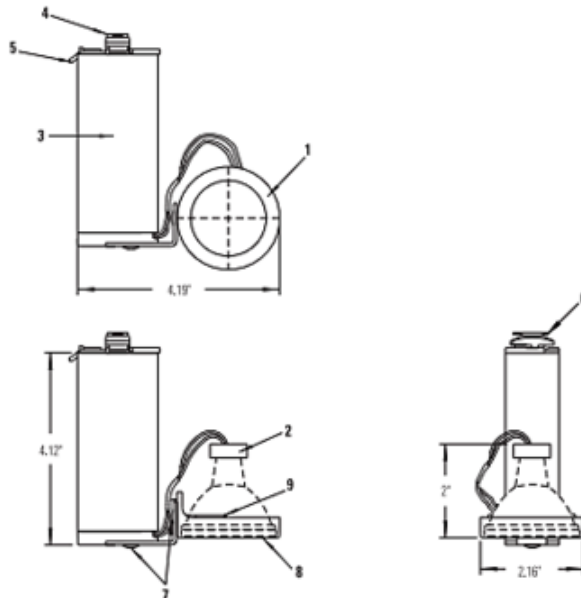

Lytespan 9175 Miniforms Shallow Ring MR16 Track Head

Description:

Lytespan 9175 Miniforms Shallow Ring MR16 track head is made of stamped steel and features 180 degree horizontal rotation and 180 degree vertical rotation. Finish available in Matte White, Matte Black or Metallic Aluminum. Includes electronic low voltage transformer housed in extruded aluminum and tempered glass lamp guard. One 75 watt, 12 volt GU5.3 base MR16 lamp is required, but not included. 2.1 inch diameter x 4.1 inch length. Compatible with Lytespan Basic 1-circuit, Advent 1 or 2 circuit, and Radius 1-circuit track systems.

Shown in: Matte White

List Price: \$212.96
Our Price: \$127.78

Shade Color: N/A
Body Finish: Matte White
Lamp: 1 x MR16/GU5.3 (bipin)/75W/12V Halogen
 1 x MR16/GU5.3 (bipin)/12V LED
Wattage: 75W
Dimmer: Low Voltage Electronic
Dimensions: 4.1"L x 2.1"W