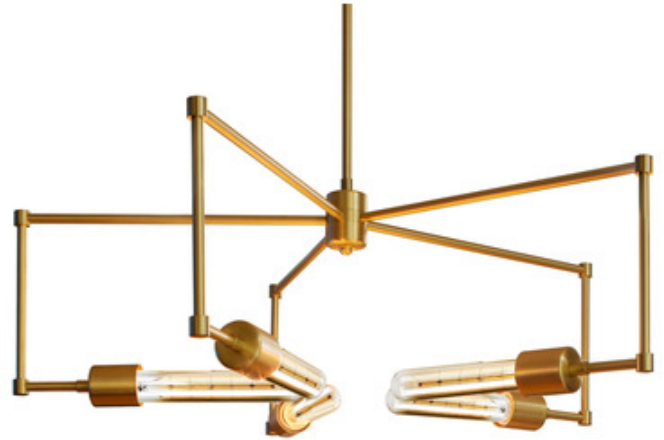

BRAND

Stone Lighting

DESCRIPTION

The Boomer Edison Chandelier brings a smooth industrial vibe to your space. Features 5 arms with two 90 degree right angles that originate from a central stem. Sloped ceiling canopy is included.

Shown in: Brushed Brass

SHADE COLOR	N/A
BODY FINISH	Brushed Brass
WATTAGE	300W
DIMMER	Standard 120V
DIMENSIONS	26.6"W x 104"H
BULB INCLUDED	
LAMP	5 x Edison/Medium (E26)/60W/120V Incandescent

SPEC # STN200508