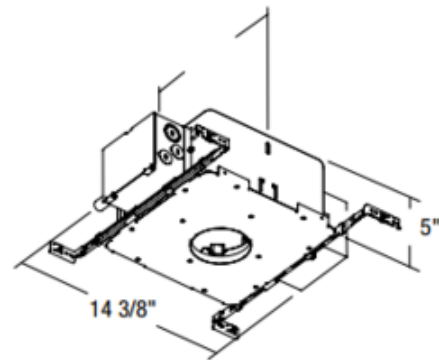

**BRAND** Lightolier by Signify

**DESCRIPTION**

Calculite Evolution C3ALV 3 Inch AirSeal Non-IC New Construction Frame-In Kit with magnetic transformer. Non-IC designation requires that insulation must be kept a minimum of 3 inches away from housing. AirSeal minimizes air leakage to less than 2 CFM at 1.57 PSF. Includes 120/277 volt magnetic transformer. One 42-65 watt, 12 volt GU5.3 MR16 halogen lamp is required, but not included. Lamp wattage restriction: 65 watt for up to 1 inch thick ceiling and 50 watt for greater than 1 inch up to 2 inch thick. UL listed for damp locations. 14.4 inch width x 9.6 inch depth x 5 inch height. A complete fixture includes a frame-in kit and a trim, sold separately.

<b>TRIM COLOR</b>	N/A
<b>BODY FINISH</b>	Matte Black
<b>WATTAGE</b>	50W
<b>DIMMER</b>	Low Voltage Magnetic
<b>DIMENSIONS</b>	14.4"W x 5"H x 9.6"D
<b>BULB NOT INCLUDED</b>	
<b>LAMP</b>	1 x MR16/GU5.3 (bipin)/50W/12V Halogen

*Technical Information*

<b>CEILING TYPE</b>	Drywall with Trim
<b>HOUSING TYPE</b>	New construction NON IC Airtight
<b>HOUSING HEIGHT</b>	5"
<b>APERTURE SHAPE</b>	Round

**SPEC #** LTL20118

COMPANY	PROJECT	FIXTURE TYPE	APPROVED BY	DATE