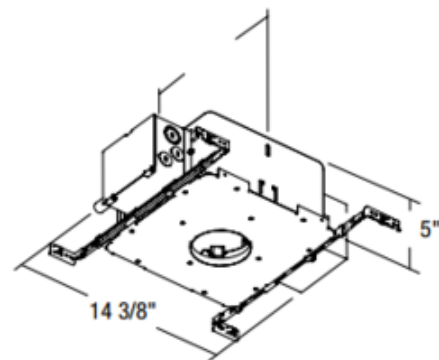

COMPANY	PROJECT	FIXTURE TYPE	APPROVED BY	DATE