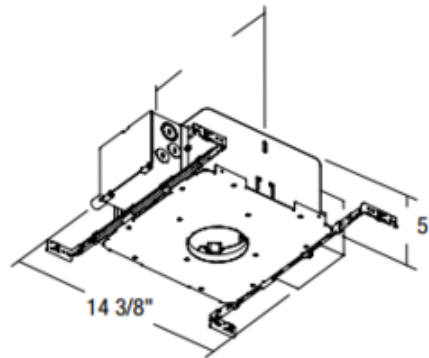

Evolution C3ALV 3 In AirSeal Non-IC Mag Frame-In Kit 120/277

Description:

Calculite Evolution C3ALV 3 Inch AirSeal Non-IC New Construction Frame-In Kit with magnetic transformer. Non-IC designation requires that insulation must be kept a minimum of 3 inches away from housing. AirSeal minimizes air leakage to less than 2 CFM at 1.57 PSF. Includes 120/277 volt magnetic transformer. One 42-65 watt, 12 volt GU5.3 MR16 halogen lamp is required, but not included. Lamp wattage restriction: 65 watt for up to 1 inch thick ceiling and 50 watt for greater than 1 inch up to 2 inch thick. UL listed for damp locations. 14.4 inch width x 9.6 inch depth x 5 inch height. A complete fixture includes a frame-in kit and a trim, sold separately.

Technical Information

Ceiling Type: Drywall with Trim
 Housing Type: New construction NON IC Airtight
 Housing Height: 5"
 Aperture Shape: Round
 Aperture Size: 0.000"
 Product Dimensions: 3.5 inch cutout