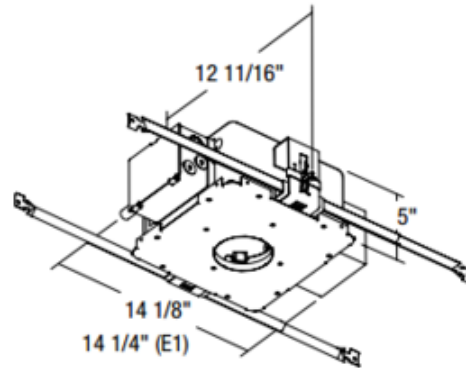

Evolution C3LV 3 Inch Non-IC Magnetic Frame-In Kit 120/277V

**Description:**

Calculite Evolution C3LV 3 Inch Non-IC New Construction Frame-In Kit with magnetic transformer. Non-IC designation requires that insulation must be kept a minimum of 3 inches away from housing. Includes 120/277 volt magnetic transformer. One 42-65 watt, 12 volt GU5.3 MR16 halogen lamp is required, but not included. Lamp wattage restriction: 65 watt for up to 1 inch thick ceiling and 50 watt for greater than 1 inch up to 2 inch thick. UL listed for damp locations. 14.1 inch width x 12.7 inch depth x 5 inch height. A complete fixture includes a frame-in kit and a trim, sold separately.

**Technical Information**

Ceiling Type: Drywall with Trim  
 Housing Type: New Construction NON IC  
 Housing Height: 5"  
 Aperture Shape: Round  
 Aperture Size: 3.000"  
 Product Dimensions: 3.5 inch cutout