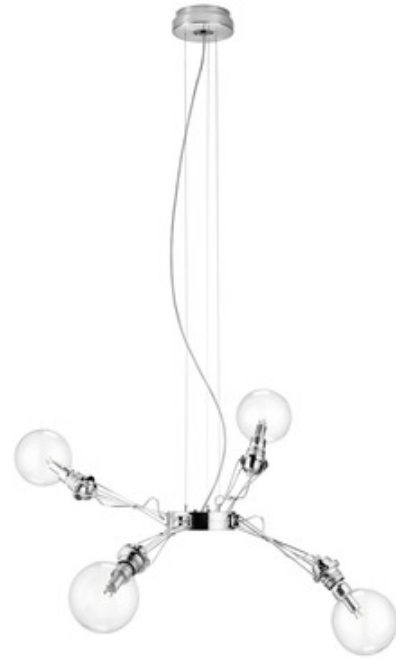

BRAND

Lumina Italia

DESCRIPTION

Matrix Quattro Suspension is available in a Brushed Nickel or Black finish. Four 60 watt max 120 volt medium base bulbs are required, but not included. 32.28 inch width x 78.73 inch adjustable height.

SHADE COLOR	N/A
BODY FINISH	Brushed Nickel
WATTAGE	240W
DIMMER	Standard 120V
DIMENSIONS	32.28"W x 78.73"H
BULB NOT INCLUDED	
LAMP	4 x G25/Medium (E26)/60W/120V Incandescent 4 x A19/Medium (E26)/120V LED