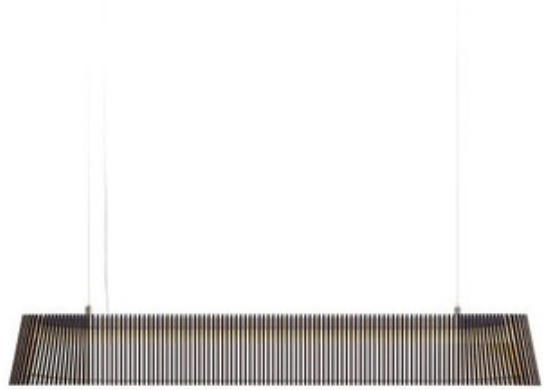

BRAND

Secto Design

DESCRIPTION

Owalo Linear Pendant features an inner white diffuser with Natural Birch, White Laminated Birch, Black Laminated Birch, or Walnut Birch outer finishes. One 21 watt 1000 lumens, 120 volt 2800K 80CRI UL listed. 78.75 inches of cable and two steel wires are included. UL listed. 39.4 inch width x 5.1 inch height x 39 inch maximum length.

SHADE COLOR	Black Laminated Birch
BODY FINISH	N/A
WATTAGE	21W
DIMMER	Standard 120V
DIMENSIONS	39"L x 39.4"W x 5.1"H
INTEGRATED LED MODULE	
LAMP	1 x LED/21W/120V LED 4 x A19/Medium (E26)/120V LED

SPEC # SEC201808