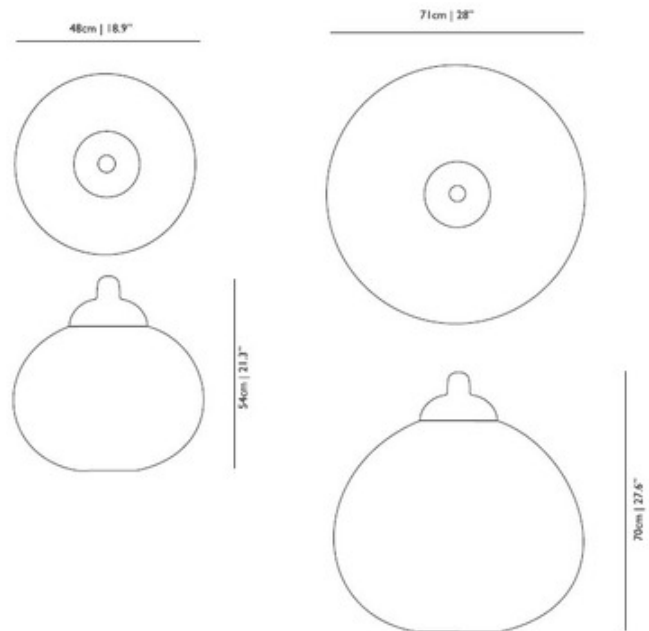

COMPANY

PROJECT

FIXTURE TYPE

APPROVED BY

DATE