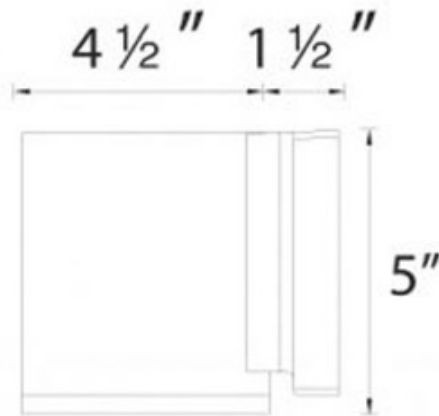

Tube Dark Sky Outdoor Wall Sconce

Description:

Tube Dark Sky Outdoor Wall Sconce is available in a Brushed Aluminum, Black, White, Graphite or Bronze finish with Etched glass. One 18 watt, 120 volt, 3000K LED lamp is included. 5 inch width x 5 inch height x 6 inch depth. IP65 rated. Wet location listed and Dark Sky friendly.

Shown in: Brushed Aluminum / Etched

List Price: \$249.31
Our Price: \$179.50

Shade Color: Etched
Body Finish: Brushed Aluminum
Lamp: 1 x LED/18W/120V LED
Wattage: 18W
Dimmer: Low Voltage Electronic
Dimensions: 5"H x 5"W x 6"D