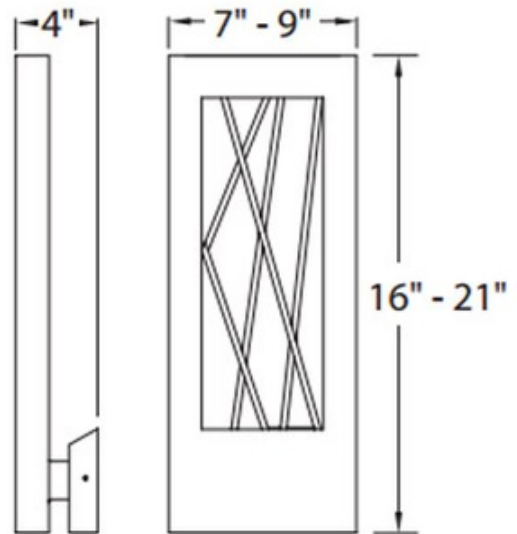

COMPANY	PROJECT	FIXTURE TYPE	APPROVED BY	DATE