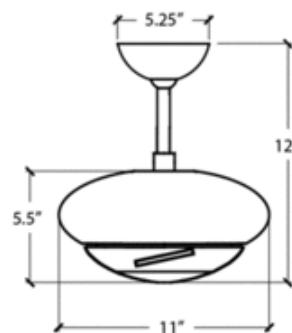

DESIGNER

Ron Rezek

BRAND

Modern Fan Co.

DESCRIPTION

The Altus Ceiling Fan is an example of Ron Rezek using geometry to bring attractive and sophisticated design. Artistically compact, the Altus features an organic shape that lends itself to virtually any interior. Available with a Gloss White, Dark Bronze, or Brushed Aluminum motor and Aluminum, Maple, Mahogany, Black, or White blades. Comes in 42 and 52 inch blade spans with halogen or compact fluorescent lamping options. Halogen: One 75 watt 120 volt JCD G9 base halogen bulb is included. CFL: One 26 watt 120 volt GU24 base compact fluorescent bulb is included. Includes one 4.5 inch and one 16 inch downrod, and 003 handheld remote which controls fan and light separately. Provides three speeds and full-range dimming for halogen or On/Off switching for compact fluorescent and includes wall-mounting bracket. UL listed for damp locations. 42/52 inch width.

SHADE COLOR	White
BODY FINISH	Brushed Aluminum
WATTAGE	75W
DIMMER	Standard 120V
DIMENSIONS	52"W x 26"H
BULB INCLUDED	
LAMP	1 x JCD/G9/75W/120V Halogen

The Altus includes 5" & 17" down rods, yielding 12" or 24" overall lengths respectively.
 The #250/#251 light kit adds 5-inches to the length of this fan.
 The #270 light kit adds 2.5-inches to the length of this fan.