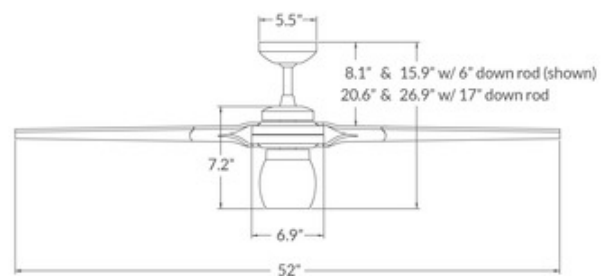

DESIGNER

Ron Rezek

BRAND

Modern Fan Co.

DESCRIPTION

The Torsion Ceiling Fan is another example of Ron Rezek's ability to create a sleek modern design to accent any area. Comes with a Bright Nickel, Dark Bronze, or Gloss White motor with Nickel, White, Black, Maple, or Mahogany blades. Includes one 6 inch and one 17 inch downrod. Provides three speeds and full-range dimming for halogen or On/Off switching for compact fluorescent and includes wall-mounting bracket. Available with 52 or 62 inch blade spans in halogen or compact fluorescent lamping. Halogen: One 75 watt 120 volt JCD G9 base halogen bulb is included. CFL: One 26 watt 120 volt GU24 base compact fluorescent bulb is included. UL listed. 52/62 inch width x 26.9 inch height.

SHADE COLOR	Nickel
BODY FINISH	Bright Nickel
WATTAGE	75W
DIMMER	Included
DIMENSIONS	26.9"L x 62"W x 7.2"H
BULB INCLUDED	
LAMP	1 x JCD/G9/75W/120V Halogen

SPEC #

MDF202835

COMPANY

PROJECT

FIXTURE TYPE

APPROVED BY