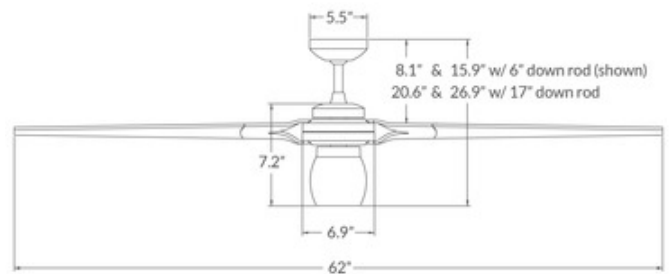

DESIGNER

Ron Rezek

BRAND

Modern Fan Co.

DESCRIPTION

The Torsion Ceiling Fan is another example of Ron Rezek's ability to create a sleek modern design to accent any area. Comes with a Bright Nickel, Dark Bronze, or Gloss White motor with Nickel, White, Black, Maple, or Mahogany blades. Includes one 6 inch and one 17 inch downrod. Provides three speeds and full-range dimming for halogen or On/Off switching for compact fluorescent and includes wall-mounting bracket. Available with 52 or 62 inch blade spans in halogen or compact fluorescent lamping. Halogen: One 75 watt 120 volt JCD G9 base halogen bulb is included. CFL: One 26 watt 120 volt GU24 base compact fluorescent bulb is included. UL listed. 52/62 inch width x 26.9 inch height.

SHADE COLOR	Nickel
BODY FINISH	Bright Nickel
WATTAGE	75W
DIMMER	Included
DIMENSIONS	26.9"L x 62"W x 7.2"H
BULB INCLUDED	
LAMP	1 x JCD/G9/75W/120V Halogen

SPEC #

MDF202835

COMPANY

PROJECT

FIXTURE TYPE

APPROVED BY