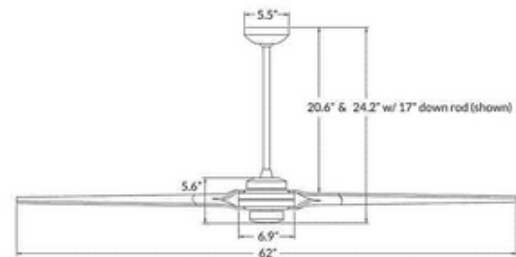

**DESIGNER** Ron Rezek  
**BRAND** Modern Fan Co.

**DESCRIPTION**

Torsion Ceiling Fan is another example of Ron Rezek's ability to create a sleek modern design to accent any area. The 52 inch fan includes one 6 inch and one 17 inch downrod, and the 62 inch fan includes one 17 inch downrod. Available with: 001 Wall Control which provides only fan operation with four speeds; 003 Control which provides three speeds and choice of on/off or dimming light function, and comes with a handset, wall mounted holder, and RF receiver; or 005 Control - a wall/remote combo which includes the 003 handset, wall switch, wall mounted holder, and RF receiver.

*Shown in: Bright Nickel / Mahogany Wood*

<b>SHADE COLOR</b>	Mahogany Wood
<b>BODY FINISH</b>	Dark Bronze
<b>WATTAGE</b>	N/A
<b>DIMMER</b>	N/A
<b>DIMENSIONS</b>	62"W x 24.2"H
<b>LAMP</b>	N/A

**SPEC #** MDF202943