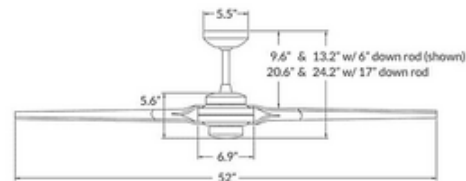

**DESIGNER** Ron Rezek  
**BRAND** Modern Fan Co.

**DESCRIPTION**

Torsion Ceiling Fan is another example of Ron Rezek's ability to create a sleek modern design to accent any area. The 52 inch fan includes one 6 inch and one 17 inch downrod, and the 62 inch fan includes one 17 inch downrod. Available with: 001 Wall Control which provides only fan operation with four speeds; 003 Control which provides three speeds and choice of on/off or dimming light function, and comes with a handset, wall mounted holder, and RF receiver; or 005 Control - a wall/remote combo which includes the 003 handset, wall switch, wall mounted holder, and RF receiver.

*Shown in: Bright Nickel / Mahogany Wood*

<b>SHADE COLOR</b>	Mahogany Wood
<b>BODY FINISH</b>	Dark Bronze
<b>WATTAGE</b>	N/A
<b>DIMMER</b>	N/A
<b>DIMENSIONS</b>	62"W x 24.2"H
<b>LAMP</b>	N/A

**SPEC #** MDF202943