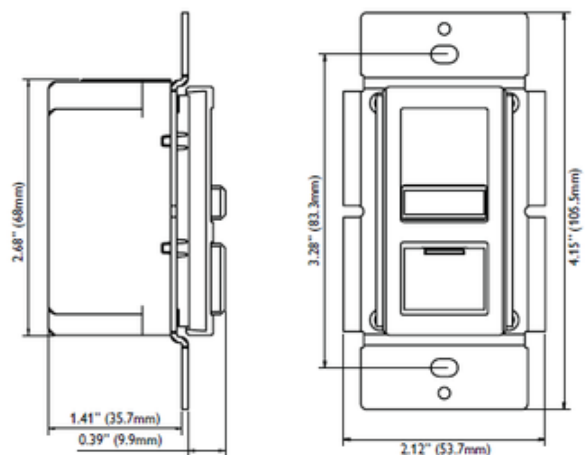

**BRAND** Lightolier by Signify

**DESCRIPTION**

Sunrise Preset Electronic 0-10V Dimmer is used to provide reliable dimming control for LED, compact fluorescent, and other commonly used lamps and fixture types, including 277V fluorescent ballast load control and 3-way compatability. 1200VA at 120V and 1500VA at 277V. For use with 0-10V dimmable LED drivers, Philips Advance, or Osram Sylvania Quicktronic Helios ballasts. Operation features slider knob for manual intensity control, soft start to a preset level, and on/off control. Mounts in a single gang wall box and can be used in multi-gang configuratons combined with a designer styled face plate. Includes field changeable plastics in White, Ivory and Light Almond to complement any decor. UL listed. 5 year product warranty.

<b>SHADE COLOR</b>	N/A
<b>BODY FINISH</b>	White
<b>WATTAGE</b>	1200W
<b>DIMMER</b>	0-10V
<b>DIMENSIONS</b>	2.1"W x 4.15"H x 1.41"D
<b>LAMP</b>	N/A

**SPEC #** LTL203261

COMPANY	PROJECT	FIXTURE TYPE	APPROVED BY	DATE