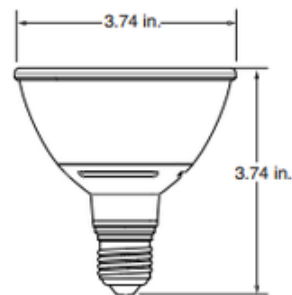

PAR30

COMPANY	PROJECT	FIXTURE TYPE	APPROVED BY	DATE