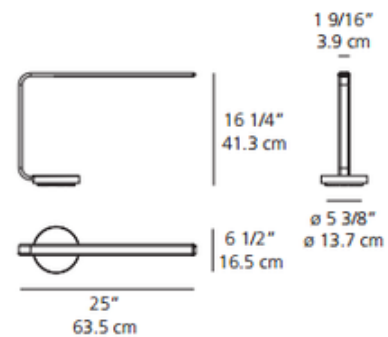

DESCRIPTION

One Line LED Table Lamp features a painted die-cast aluminum base, body in extruded aluminum, and steel internal structure. The lamp unit rotates on the horizontal plane. Includes one 8 watt LED and dimmer switch on body. UL listed.

Dimensions: 1.6 inch width x 16.25 inch height x 25 inch length. 6.5 inch diameter base.

SHADE COLOR	N/A
BODY FINISH	Aluminum
WATTAGE	8W
DIMMER	Included
DIMENSIONS	25"L x 1.6"W x 16.25"H x 6.5"D
BULB INCLUDED	
LAMP	1 x LED/8W/120V LED