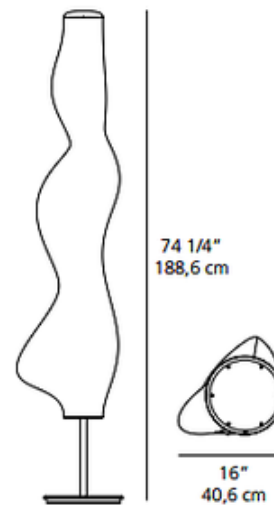

Technical Information

LUMINOUS FLUX	6600 lumens
LUMENS/WATT	188.57
LAMP COLOR	4000K

SPEC # ART203435

COMPANY	PROJECT	FIXTURE TYPE	APPROVED BY	DATE