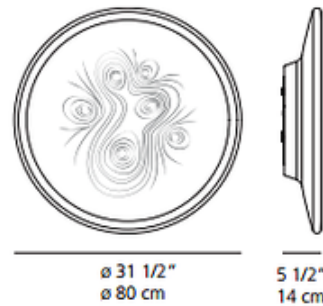

Nebula Wall / Ceiling Light

Designer: Ross Lovegrove

Description:

Nebula Wall / Ceiling Light features an opaline methacrylate diffuser with a Polished White finish. The undulating surface acts as a diffuser, dispersing light from a ring of embedded LEDs located in its circumference. Integrated 48 total watt LED light source. 31.5 inch diameter x 5.5 inch depth. UL listed.

Shown in: Polished White

List Price: \$2881.25
Our Price: \$2305.00

Shade Color: N/A
Body Finish: Polished White
Lamp: 1 x LED/48W/120V LED
Wattage: 48W
Dimmer: Not Dimmable
Dimensions: 31.5"H x 31.5"W x 5.5"D

Technical Information

Luminous Flux: 2102 lumens
Lumens/Watt: 43.79
Lamp Color: 2800 K
Color Rendering: 80 CRI
Lamp Life: 50000 hours

Product Number: ART203443			
Company:		Fixture Type:	Date: Feb 22, 2018
Project:		Approved By:	