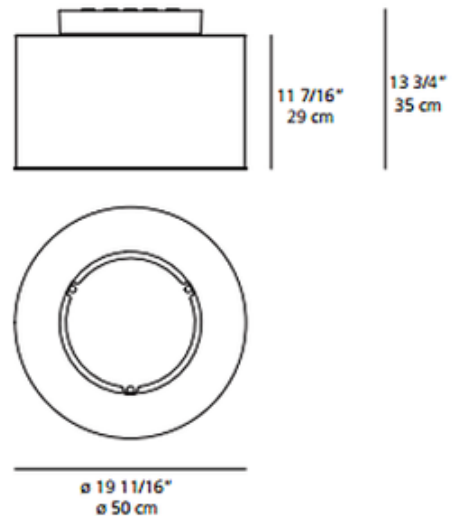

DESIGNER Carlotta de Bevilacqua
BRAND Artemide

DESCRIPTION

Tian Xi Ceiling is a cylindrical luminaire that offers a combination of indirect and direct fluorescent illumination. Polished Aluminum mirror finish structure with thermoplastic resin diffuser with translucent mirror finish film. Requires three 120 volt 42 watt GX24q-4 compact fluorescent lamps, not included. UL listed. Dimensions: 19.7 inch diameter x 13.75 inch height.

SHADE COLOR	N/A
BODY FINISH	Polished Aluminum
WATTAGE	126W
DIMMER	Not Dimmable
DIMENSIONS	19.7"W x 13.75"H
BULB NOT INCLUDED	
LAMP	3 x T4/GX24q-4/42W/120V Compact Fluorescent

SPEC # ART203453

COMPANY	PROJECT	FIXTURE TYPE	APPROVED BY	DATE