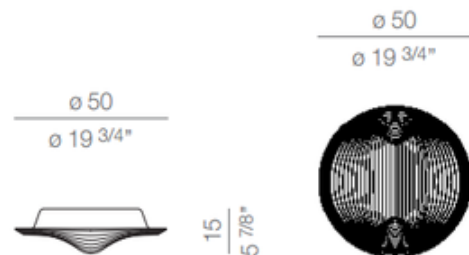

**BRAND**

ZANEEN design

**DESCRIPTION**

Sestessa LED Wall or Ceiling Lamp diffuses light as it illuminates itself with bright rays of light. Made of aluminum in White finish and features a shiny sequence of ripples, each one breaking on the next. Includes two 26 watt 2800K 80CRI LEDs, 4800 lumens, with two integrated electronic dimmable ballasts. 50,000 hour average lamp life. Dimensions: 19.75 inch diameter x 5.9 inch depth.

<b>SHADE COLOR</b>	N/A
<b>BODY FINISH</b>	White
<b>WATTAGE</b>	52W
<b>DIMMER</b>	Dimmable
<b>DIMENSIONS</b>	19.75"W x 5.9"H
<b>INTEGRATED LED MODULE</b>	
<b>LAMP</b>	2 x LED/26W/120V LED

*Technical Information*

<b>LUMINOUS FLUX</b>	4800 lumens
<b>LUMENS/WATT</b>	184.62
<b>LAMP COLOR</b>	2800K
<b>COLOR RENDERING</b>	80 CRI

**SPEC #** ZAN203470

COMPANY	PROJECT	FIXTURE TYPE	APPROVED BY	DATE