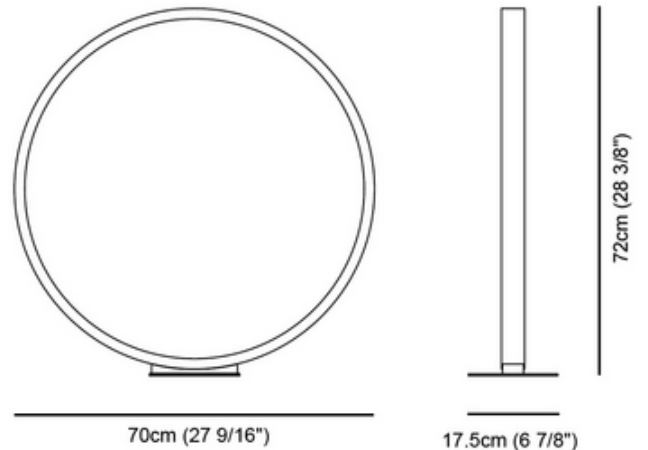

DESIGNER Luta Bettonica / Cini & Nils
BRAND ZANEEN design

DESCRIPTION

The Assolo Floor Lamp features an indirect light source that projects a pattern of counterbalanced semi-circles once the lamp has been switched on. Available in White, Black or Gold finish. Includes one 27 watt LED light source and touch dimmer. CSA certified, listed to UL & CSA Standards.

SHADE COLOR	N/A
BODY FINISH	White
WATTAGE	27W
DIMMER	Included
DIMENSIONS	27.56"W x 28.38"H x 6.88"D
INTEGRATED LED MODULE	
LAMP	1 x LED/27W/120V LED
<i>Technical Information</i>	
LUMINOUS FLUX	2100 lumens
LUMENS/WATT	77.78
LAMP COLOR	2800K
COLOR RENDERING	95 CRI
SPEC #	ZAN203486