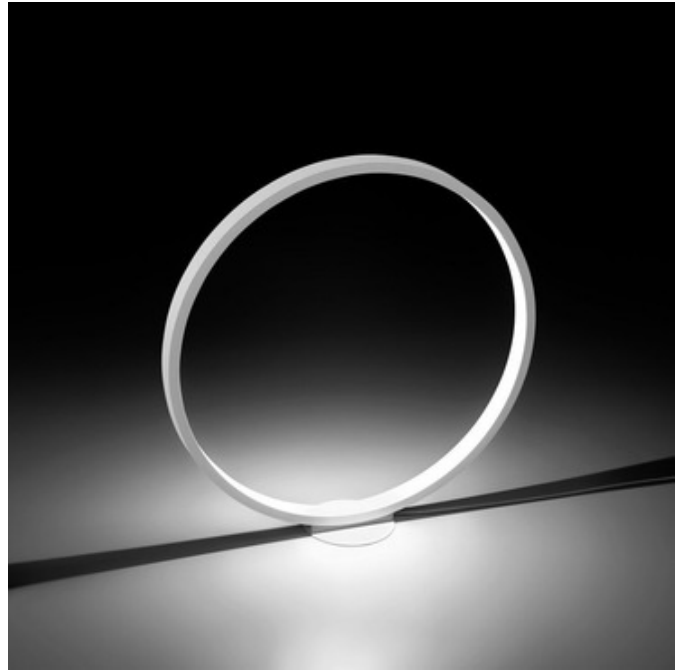

DESIGNER Luta Bettonica / Cini & Nils
BRAND ZANEEN design

DESCRIPTION

The Assolo Floor Lamp features an indirect light source that projects a pattern of counterbalanced semi-circles once the lamp has been switched on. Available in White, Black or Gold finish. Includes one 27 watt LED light source and touch dimmer. CSA certified, listed to UL & CSA Standards.

SHADE COLOR	N/A
BODY FINISH	White
WATTAGE	27W
DIMMER	Included
DIMENSIONS	27.56"W x 28.38"H x 6.88"D
INTEGRATED LED MODULE	
LAMP	1 x LED/27W/120V LED
<i>Technical Information</i>	
LUMINOUS FLUX	2100 lumens
LUMENS/WATT	77.78
LAMP COLOR	2800K
COLOR RENDERING	95 CRI
SPEC #	ZAN203486