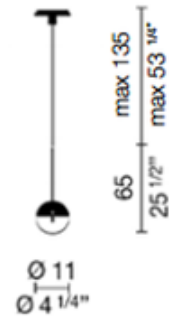

BRAND

ZANEEN design

DESCRIPTION

Convivio Halogen Pendant is a small globe shape pendant available in Chrome or Plated Satin Nickel finish with a Transparent or Satin lens. Includes one 60 watt 2900K 120 volt JCD G9 halogen lamp, 980 lumens, 2,000 hour average lamp life. Dimensions: 4.25 inch diameter x 25.5 inch minimum to 53.25 inch maximum overall height.

SHADE COLOR	Transparent
BODY FINISH	Chrome
WATTAGE	60W
DIMMER	Standard 120V
DIMENSIONS	4.31"W x 4.31"H
BULB INCLUDED	
LAMP	1 x JCD/G9/60W/120V Halogen

SPEC # ZAN203503

COMPANY	PROJECT	FIXTURE TYPE	APPROVED BY	DATE