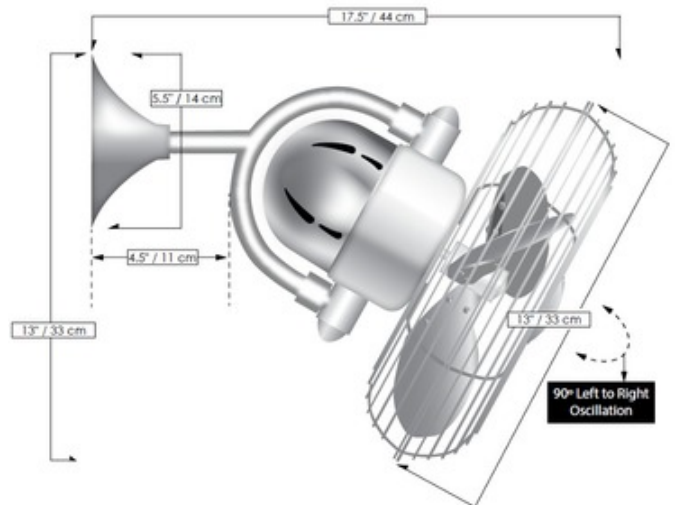

BRAND

Matthews Fan Company

DESCRIPTION

The Atlas Fan Kaye Wall/Ceiling Fan is available in a variety of finishes with hand-balanced metal blades and metal safety cages. Reminiscent of train cabin fans of yester-year, Kaye will cool down your favorite space with poise and determination. Oscillation of 90 degrees allows air flow in any direction. Kaye's profile is low, however its strength and character define it. Includes a 3 speed Decora-style wall control in White and side-mounted wall junction box. Limited lifetime warranty. Optional remote control sold separately.

Shown in: Polished Chrome

SHADE COLOR	N/A
BODY FINISH	Polished Chrome
WATTAGE	N/A
DIMMER	N/A
DIMENSIONS	13"W x 17.5"H x 17.5"D
LAMP	N/A

SPEC # MWG203605

COMPANY	PROJECT	FIXTURE TYPE	APPROVED BY	DATE