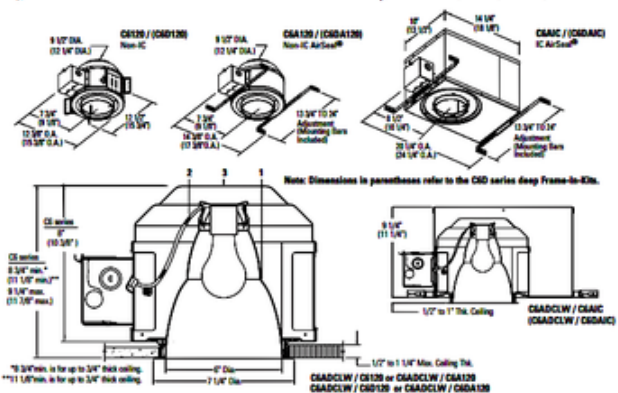

**BRAND** Lightolier by Signify

**DESCRIPTION**

Calculite Evolution C6AD 6 Inch Aperture Incandescent Open Downlight Reflector Trim features a 50 degree visual cut off to lamp and lamp image. Available in Specular Clear, Comfort Clear Diffuse, Specular Gold, Champagne Bronze, or White with White Trim, or Specular Clear, Comfort Clear Diffuse, Specular Gold, or Champagne Bronze with Polished trim. One 120 volt, A-type medium base incandescent/halogen/LED lamp is required, but not included. Lamp wattage dependent on frame-in kit/trim combination. UL listed. Suitable for damp locations. A complete fixture includes a frame-in kit and a trim kit, sold separately.

<b>TRIM COLOR</b>	Specular Clear / Polished Trim
<b>BODY FINISH</b>	N/A
<b>WATTAGE</b>	72W
<b>DIMMER</b>	N/A
<b>DIMENSIONS</b>	6"W
<b>BULB NOT INCLUDED</b>	
<b>LAMP</b>	1 x A19/Medium (E26)/72W/120V Incandescent 1 x A21/Medium (E26)/150W/120V Incandescent 1 x A19/Medium (E26)/12V Halogen 1 x A21/Medium (E26)/120V LED

*Technical Information*

<b>FUNCTION</b>	Downlight
<b>CEILING TYPE</b>	Drywall with Trim
<b>APERTURE SHAPE</b>	Round
<b>APERTURE SIZE</b>	6.000"

**SPEC #** LTL20392

COMPANY	PROJECT	FIXTURE TYPE	APPROVED BY	DATE