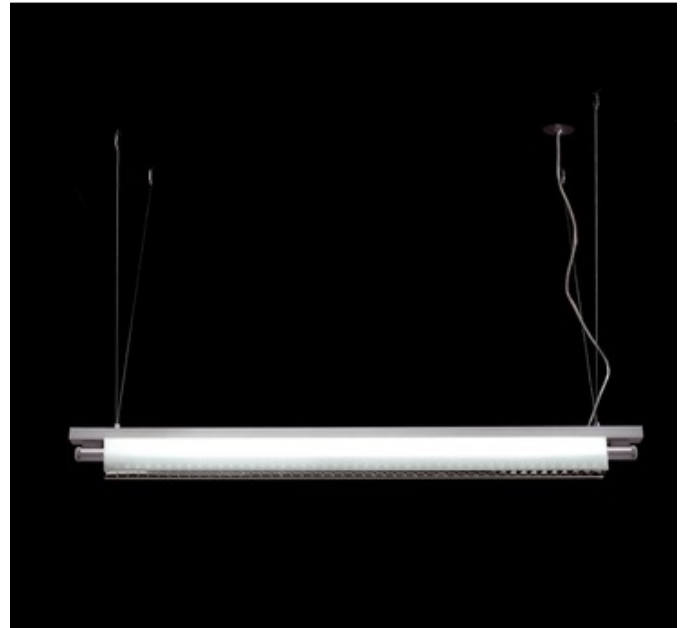

DESIGNER

ECCO Collection

BRAND

B.Lux

DESCRIPTION

Roof Dos Linear Pendant will have style gurus hitting the roof when they see this architectonic version of the ubiquitous long, narrow fixture. Features a Transparent glass diffuser with a Satin aluminum finish. Available in nine sizes. 28/35 watt, 120 volt T5 type G5 base fluorescent bulbs are required, but not included. UL listed. 52 Inch: 51.75 inch width x 4.25 inch height x 78.75 inch length. 64 Inch: 63.5 inch width x 4.25 inch height x 78.75 inch length. 99 Inch: 98.5 inch width x 4.25 inch height x 78.75 inch length. 118 Inch: 118 inch width x 4.25 inch height x 78.75 inch length. 197 Inch: 197 inch width x 4.25 inch height x 78.75 inch length. 236 Inch: 236.25 inch width x 4.25 inch height x 78.75 inch length. 276 Inch: 275.5inch width x 4.25 inch height x 78.75 inch length. 315 Inch: 315 inch width x 4.25 inch height x 78.75 inch length. 354 Inch: 354 inch width x 4.25 inch height x 78.75 inch length.

SHADE COLOR	Transparent
BODY FINISH	Satin Aluminum
WATTAGE	70W
DIMMER	Not Dimmable
DIMENSIONS	78.75"L x 354"W x 4.25"H
BULB NOT INCLUDED	
LAMP	2 x T5/G5/35W/120V Fluorescent

SPEC # BLX204108

COMPANY	PROJECT	FIXTURE TYPE	APPROVED BY	DATE