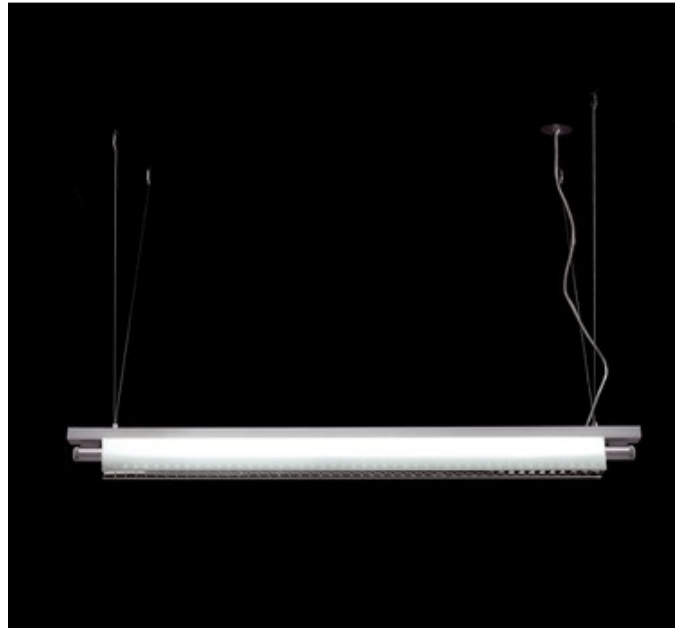

DESIGNER

ECCO Collection

BRAND

B.Lux

DESCRIPTION

Roof Dos Linear Pendant will have style gurus hitting the roof when they see this architectonic version of the ubiquitous long, narrow fixture. Features a Transparent glass diffuser with a Satin aluminum finish. Available in nine sizes. 28/35 watt, 120 volt T5 type G5 base fluorescent bulbs are required, but not included. UL listed. 52 Inch: 51.75 inch width x 4.25 inch height x 78.75 inch length. 64 Inch: 63.5 inch width x 4.25 inch height x 78.75 inch length. 99 Inch: 98.5 inch width x 4.25 inch height x 78.75 inch length. 118 Inch: 118 inch width x 4.25 inch height x 78.75 inch length. 197 Inch: 197 inch width x 4.25 inch height x 78.75 inch length. 236 Inch: 236.25 inch width x 4.25 inch height x 78.75 inch length. 276 Inch: 275.5inch width x 4.25 inch height x 78.75 inch length. 315 Inch: 315 inch width x 4.25 inch height x 78.75 inch length. 354 Inch: 354 inch width x 4.25 inch height x 78.75 inch length.

| | |
|--------------------------|--------------------------------|
| SHADE COLOR | Transparent |
| BODY FINISH | Satin Aluminum |
| WATTAGE | 70W |
| DIMMER | Not Dimmable |
| DIMENSIONS | 78.75"L x 354"W x 4.25"H |
| BULB NOT INCLUDED | |
| LAMP | 2 x T5/G5/35W/120V Fluorescent |