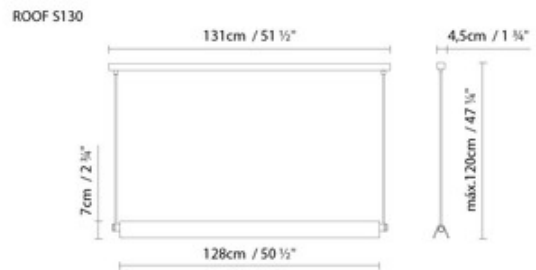

COMPANY	PROJECT	FIXTURE TYPE	APPROVED BY	DATE