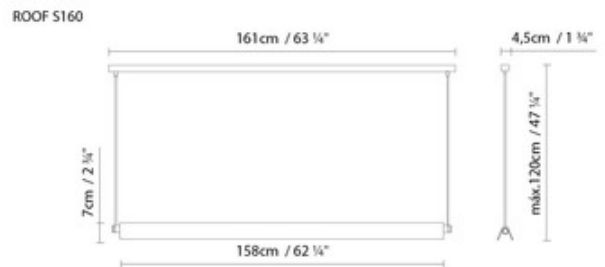

COMPANY	PROJECT	FIXTURE TYPE	APPROVED BY	DATE