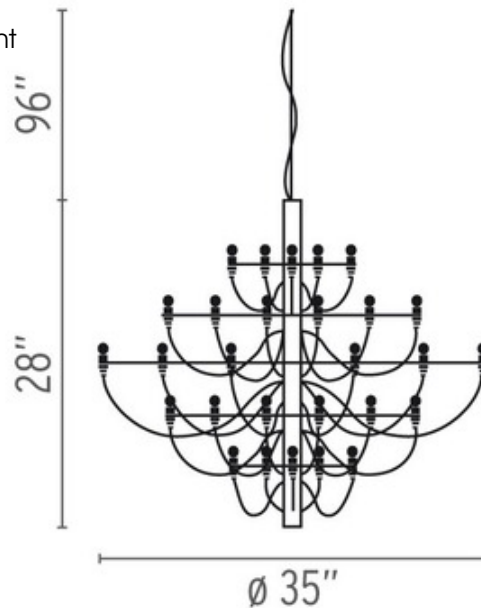

2097 Chandelier

**Designer:** Gino Sarfatti

**Description:**

2097 Chandelier features a Steel central structure with Chrome or Brass plated arms. Steel ceiling fitting and rose. 15 watt, 20 volt E14 Candelabra base Incandescent bulbs are included. Small: 35 inch diameter x 28 inch height x 124 inch overall length. Large: 39.7 inch diameter x 34.6 inch height x 130.6 inch overall length.

Shown in: Chrome

**List Price:** \$2850.00  
**Our Price:** \$1995.00

**Shade Color:** N/A  
**Body Finish:** Chrome  
**Lamp:** 30 x T5.5/E14 (European)/15W/120V Incandescent  
**Wattage:** 450W  
**Dimmer:** Incandescent  
**Dimensions:** 124"L x 28"H x 35"W