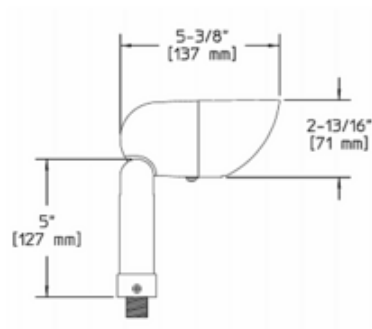

Technical Information

LUMINOUS FLUX	460 lumens
LUMENS/WATT	65.71
LAMP COLOR	3000K
BEAM ANGLE	25°

SPEC # HAD206184

COMPANY	PROJECT	FIXTURE TYPE	APPROVED BY	DATE