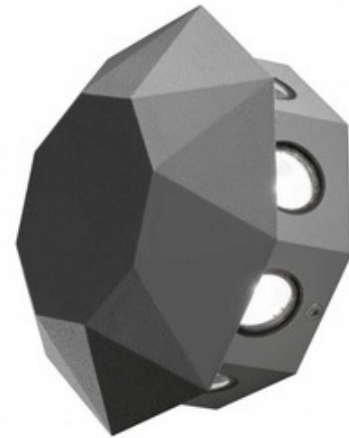

DESIGNER

Manuel Vivian

BRAND

Axolight

DESCRIPTION

Adamas 8 LED Outdoor Wall Lamp with 10 degree beam angle features a star shape fabricated in aluminium alloy with a wrinkled grey painted finish. Includes eight 1 watt LEDs available in Warm White 3000K or Neutral White 4000K color temperature, 80CRI. Also suitable for indoor applications. ETL listed. ADA compliant. IP54 rated for wet locations where water splashing against the enclosure from any direction shall have no harmful effect. Dimensions: 5 inch width x 5 inch height x 2.75 inch depth. Includes 11 watt max 350mA Class 2 dimmable LED electronic power supply.

SHADE COLOR	N/A
BODY FINISH	Gray
WATTAGE	8W
DIMMER	Dimmable
DIMENSIONS	5"W x 5"H x 2.75"D
INTEGRATED LED MODULE	
LAMP	8 x LED/1W/120V LED

Technical Information

LAMP COLOR	3000K
COLOR RENDERING	80 CRI
BEAM ANGLE	10°

SPEC # AXO206231

127 x 127 mm - 5" x 5"

111 mm - 4 3/8"

COMPANY

PROJECT

FIXTURE TYPE

APPROVED BY

DATE
