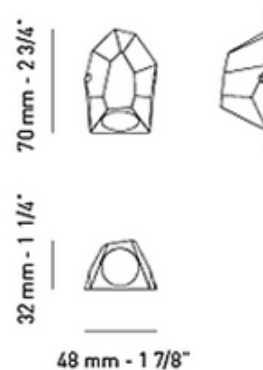

Technical Information

LAMP COLOR	3000K
COLOR RENDERING	80 CRI
BEAM ANGLE	60°

SPEC # AXO206235

COMPANY	PROJECT	FIXTURE TYPE	APPROVED BY	DATE