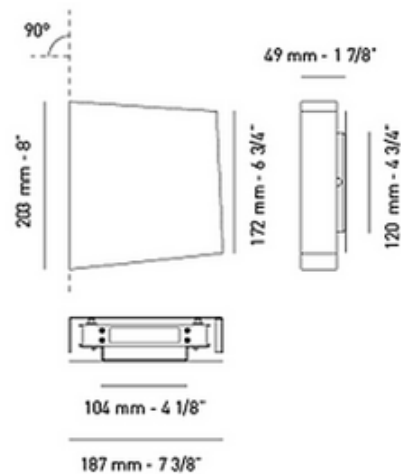

Technical Information

LAMP COLOR	3000K
COLOR RENDERING	85 CRI

SPEC # AXO206276

COMPANY

PROJECT

FIXTURE TYPE

APPROVED BY

DATE