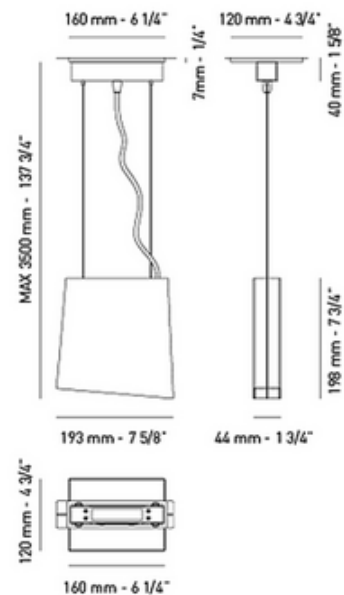

Technical Information

LUMINOUS FLUX	802 lumens
LUMENS/WATT	2,005.00

SPEC # AXO206278

COMPANY	PROJECT	FIXTURE TYPE	APPROVED BY	DATE