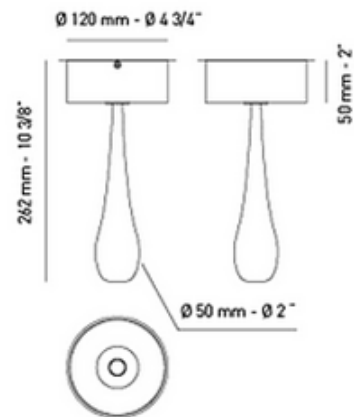

**DESIGNER** Manuel Vivian  
**BRAND** Axolight

**DESCRIPTION**

Stilla LED Ceiling with 47 or 56 degree beam angle is made of aluminum with a Black matt painted finish. Includes one 6 watt downlight LED plus one 3.5 watt diffused light LED with Warm White 3000K color temperature, 85CRI. ETL listed. Dimensions: 2 inch diameter x 10.4 inch height. Includes integral 12 watt 12 volt non-dimmable Class 2 dry and damp location LED power supply for use with up to one fixture.

<b>SHADE COLOR</b>	N/A
<b>BODY FINISH</b>	Black
<b>WATTAGE</b>	9.5W
<b>DIMMER</b>	Not Dimmable
<b>DIMENSIONS</b>	4.75"W x 10.4"H
<b>INTEGRATED LED MODULE</b>	
<b>LAMP</b>	1 x LED/6W/12V LED 1 x LED/3.5W/12V LED

*Technical Information*

<b>LUMINOUS FLUX</b>	295 lumens
<b>LUMENS/WATT</b>	49.17
<b>BEAM ANGLE</b>	56°

**SPEC #** AXO206297

COMPANY	PROJECT	FIXTURE TYPE	APPROVED BY	DATE