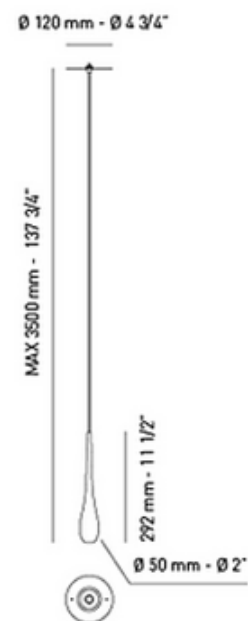

DESIGNER

Manuel Vivian

BRAND

Axolight

DESCRIPTION

Stilla LED Suspension with 56 degree beam angle is made of aluminum with a Black matt painted finish. Includes one 6 watt LED with either Warm White 3000K or Neutral White 4000K color temperature, 85CRI. ETL listed. Dimensions: 2 inch diameter x 11.5 inch height shade x 137.75 inch maximum overall height. Includes 9 watt 700mA 120 volt dimmable electronic Class 2 LED power supply for use with up to one fixture.

SHADE COLOR	N/A
BODY FINISH	Black
WATTAGE	6W
DIMMER	Dimmable
DIMENSIONS	2"W x 11.5"H
INTEGRATED LED MODULE	
LAMP	1 x LED/6W/120V LED

Technical Information

LAMP COLOR	3000K
COLOR RENDERING	85 CRI
BEAM ANGLE	56°

SPEC # AXO206305

COMPANY	PROJECT	FIXTURE TYPE	APPROVED BY	DATE