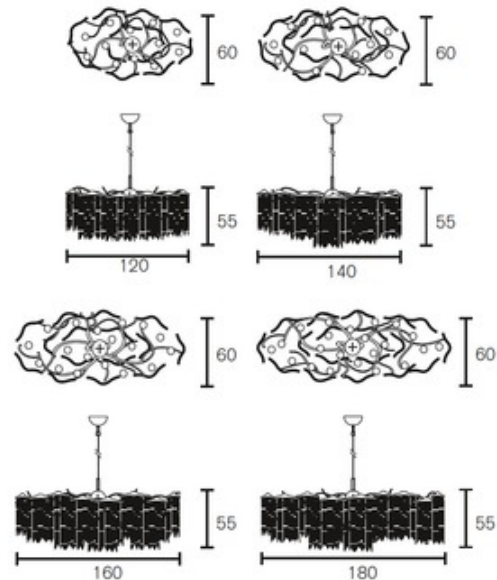

COMPANY	PROJECT	FIXTURE TYPE	APPROVED BY	DATE