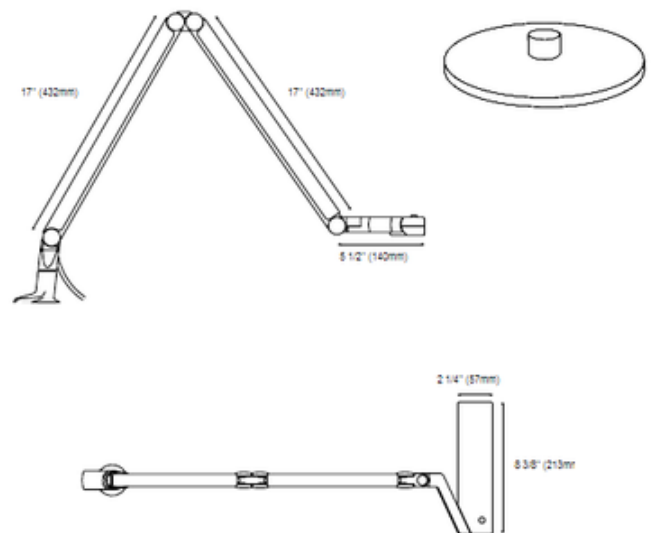

BRAND

Lightolier by Signify

DESCRIPTION

Edge Double Arm LED Desk Lamp features a silver enamel finish with heavy duty cast aluminum shade with internal reflector and prismatic lens. Slim and maneuverable, the Edge offers limitless positioning. The head rotates 180 degrees and the shade can be tilted to adjust the beam pattern. The spring-balanced arm is fully adjustable and unobtrusive, providing light exactly where it is needed without competing with other design elements. Eight 1 watt 4800K color temperature LED lamps and in-line 370mA transformer included. General light distribution. UL listed. 9 inch diameter base x 34 maximum arm length.

SHOWN IN BLACK

SHADE COLOR	N/A
BODY FINISH	Silver
WATTAGE	8W
DIMMER	Not Dimmable
DIMENSIONS	9"W x 34"H
INTEGRATED LED MODULE	
LAMP	8 x LED/1W/12V LED

SPEC # LTL20649

COMPANY	PROJECT	FIXTURE TYPE	APPROVED BY	DATE