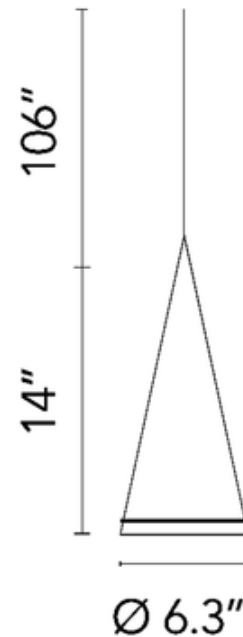

BRAND

FLOS

DESCRIPTION

The Fucsia Pendant features an edgy and industrial look. Offering direct and diffused light, the conical blown glass diffuser is finished with a 1.5 inch sandblasted edge and a translucent silicone ring. Includes a white ceiling canopy and cord. Phase cut/Triac dimming.

SHADE COLOR	Clear
BODY FINISH	White
WATTAGE	4W
DIMMER	Standard 120V
DIMENSIONS	6.3"W x 14"H
BULB NOT INCLUDED	
LAMP	1 x R50/E14 (European)/4W/120V LED

SPEC #

FLO2093

COMPANY

PROJECT

FIXTURE TYPE

APPROVED BY