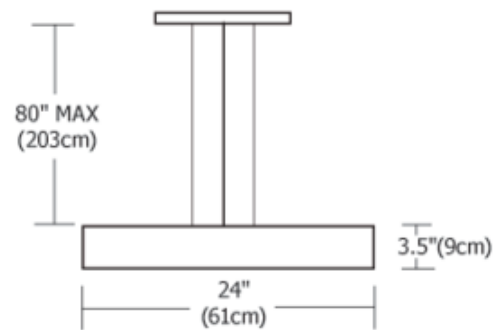

BRAND PureEdge Lighting

DESCRIPTION

Vega Round Suspension provides general light distribution through top and bottom white glass diffusers. Finish available in Silver or White. Two 150 watt, 120 volt T10 halogen bulbs are included. General light distribution. ETL listed. 23.75 inch diameter x 3.5 inch height x 83.5 inch overall length.

SHADE COLOR	White
BODY FINISH	Silver
WATTAGE	300W
DIMMER	Standard 120V
DIMENSIONS	83.5"L x 24"W x 3.5"H
BULB INCLUDED	
LAMP	2 x T10/Medium (E26)/150W/120V Incandescent

SPEC # EDG2094

COMPANY	PROJECT	FIXTURE TYPE	APPROVED BY	DATE