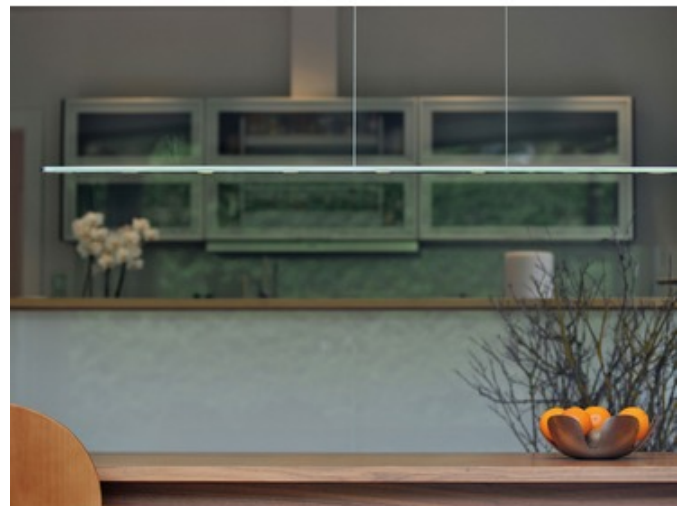

**BRAND** Lightology Collection

**DESCRIPTION**

Piani Mono Linear Suspension is available in a Aluminum or Brushed Aluminum finish. Available in small or large. The Piani Mono is a masterpiece of simplicity which successfully defies the laws of gravity. A charming line in the room, creating a pleasant warm white lighting effect on the table. Mono can also be tilted in the longitudinal axis. Important for example for glare free workplaces. 3.5 watt, 120 volt LED lamps are included. Small: 49.21 inch width x .98 inch height x 94.42 inch adjustable length. Large: 64.95 inch width x .98 inch height x 94.42 inch adjustable length.

<b>SHADE COLOR</b>	N/A
<b>BODY FINISH</b>	Aluminum
<b>WATTAGE</b>	28W
<b>DIMMER</b>	Low Voltage Electronic
<b>DIMENSIONS</b>	98.42"L x 49.21"W x 0.98"H
<b>INTEGRATED LED MODULE</b>	
<b>LAMP</b>	8 x LED/3.5W/120V LED