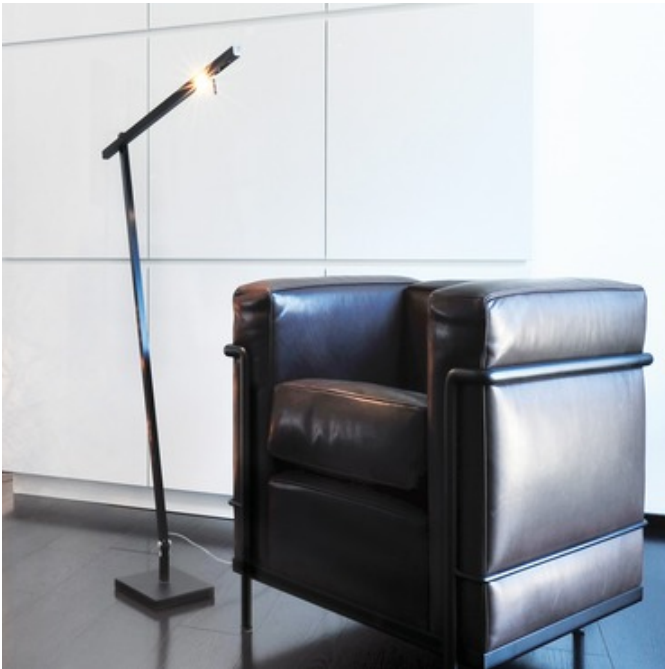

Squadrone LED Floor Lamp

Description:

Squadrone LED Floor Lamp is available in a Black, Polished Aluminum, or Brushed Aluminum finish. The Squadrone can rotate to 30 degrees on both sides in order to change the direction of light. One 3.5 watt, 120 volt LED lamp is included. 28 inch width x 42 inch height. Extends up to 70 inches.

Shown in: Black

List Price: \$1600.53
Our Price: \$1280.42

Shade Color: N/A
Body Finish: Black
Lamp: 1 x LED/3.5W/120V LED
Wattage: 3.5W
Dimmer: Included
Dimensions: 42"H x 28"W

Technical Information

Luminous Flux: 260 lumens
Lumens/Watt: 74.29
Lamp Color: 3000 K
Color Rendering: 90 CRI